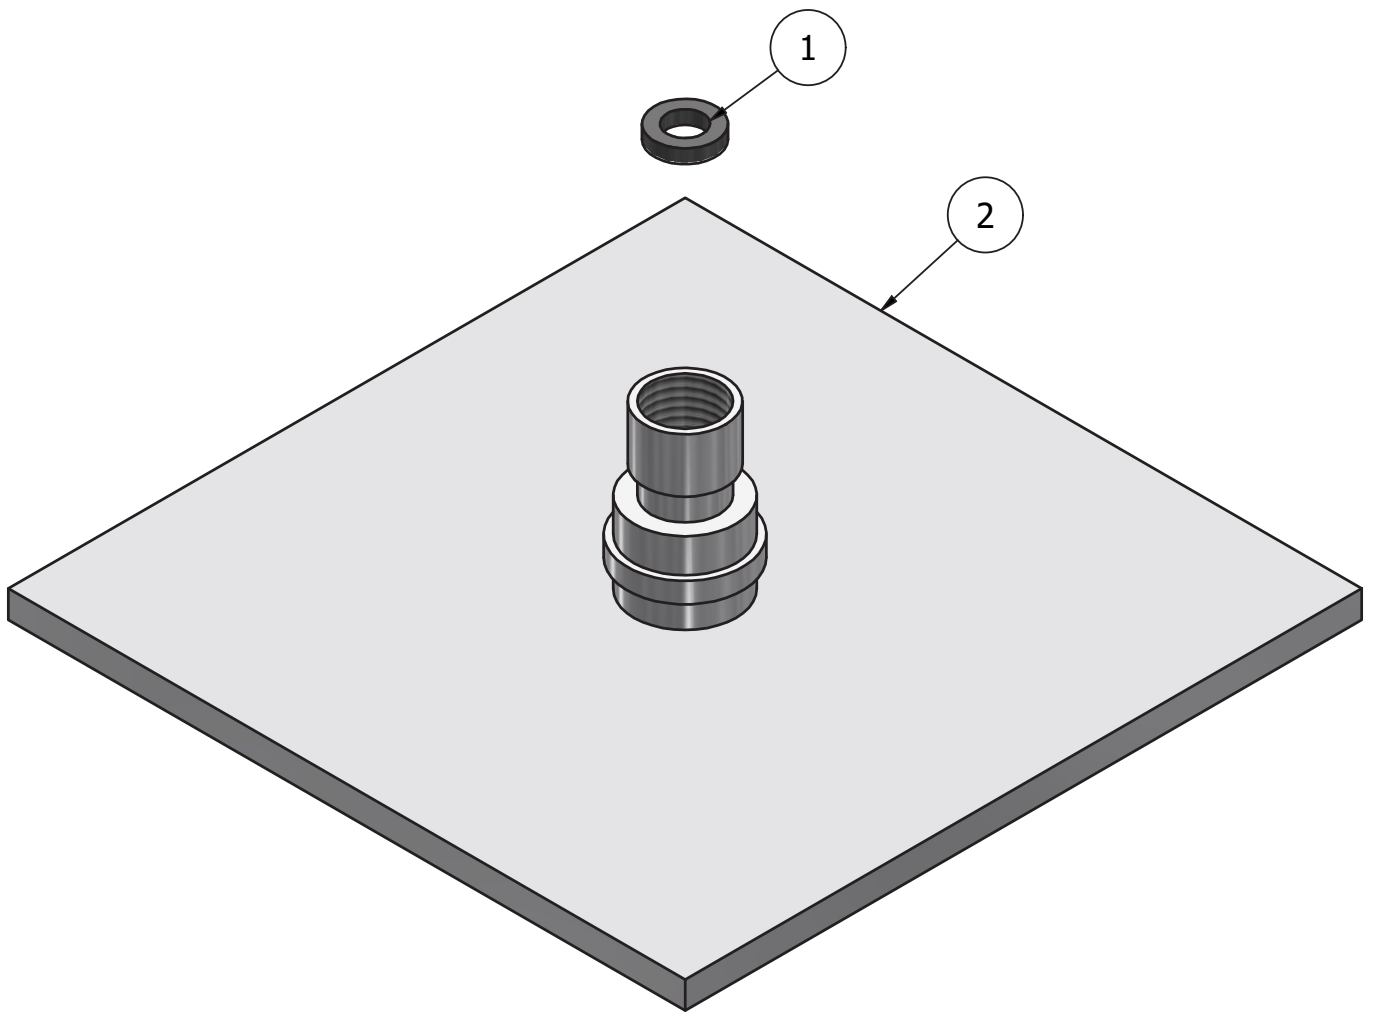

WE ARE **IB**

Parts list			
ELEM.	CODE	DESCRIPTION	QTÀ
1	AQ0014583	Rubber packing G1/2" H4	1
2	AQ0010130	Square shower head 200x200	1