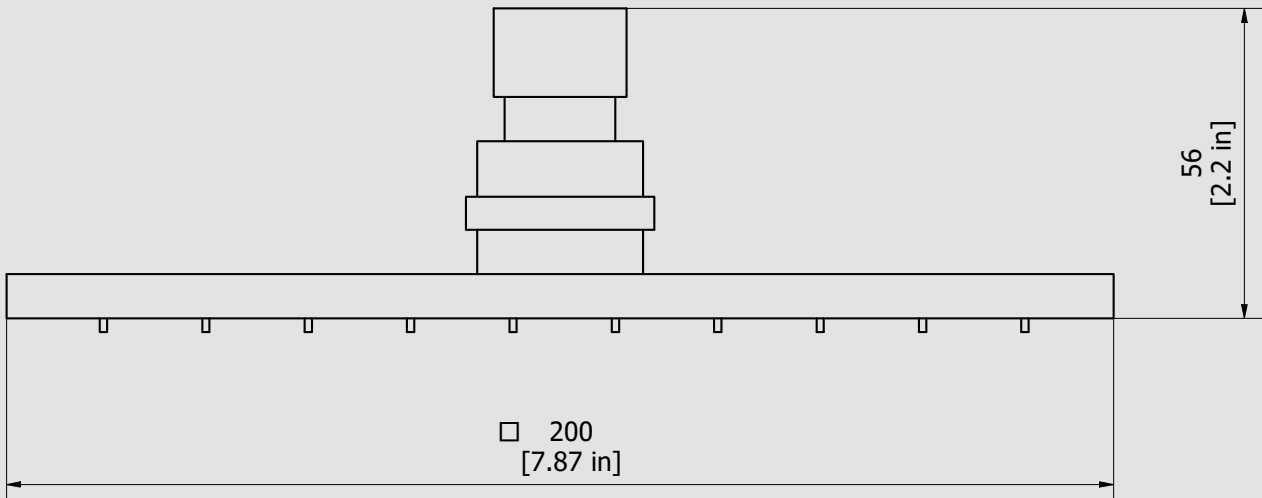

WE ARE IB

Collection

MONAMOUR

Article

MA021

Description

Square showerhead 200x200 mm

Box Dimensions

330x325x75 mm

Weight

3.2 kg

Finishes

- **CC**
CHROME
- **PL**
PLATINUM
- **SS**
BRUSHED
NICKEL
- **ON**
NATURAL
BRASS
- **BO**
MATT
WHITE
- **NP**
MATT
BLACK
- **CF**
BLACK
CHROME
- **CS**
BRUSHED
BLACK
CHROME
- **II**
PALE
GOLD
- **IS**
BRUSHED
PALE GOLD
- **RS**
ROSE
GOLD
- **SR**
BRUSHED
ROSE GOLD
- **OO**
GOLD
- **OS**
BRUSHED
GOLD
- **RR**
ANTIQUÉ
COPPER
- **BB**
ANTIQUÉ
BRONZE
- **MB**
MODERN
BRONZE

Dimensions

Cartridge

-

Threaded fitting

G1/2" F

Aerator

-

Flow Rate (+/-10%)