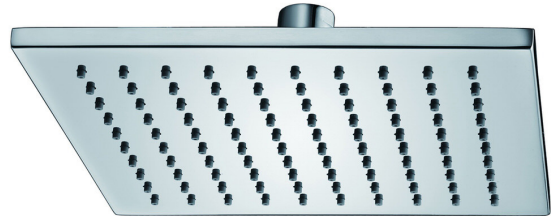

WE ARE IB

Collection

MONAMOUR

Article

MA021

Description

Square showerhead 200x200 mm

Box Dimensions

330x325x75 mm

Weight

3.2 kg

Finishes

- **CC**
CHROME
- **PL**
PLATINUM
- **SS**
BRUSHED
NICKEL
- **ON**
NATURAL
BRASS
- **BO**
MATT
WHITE
- **NP**
MATT
BLACK
- **CF**
BLACK
CHROME
- **CS**
BRUSHED
BLACK
CHROME
- **II**
PALE
GOLD
- **IS**
BRUSHED
PALE GOLD
- **RS**
ROSE
GOLD
- **SR**
BRUSHED
ROSE GOLD
- **OO**
GOLD
- **OS**
BRUSHED
GOLD
- **RR**
ANTIQUÉ
COPPER
- **BB**
ANTIQUÉ
BRONZE
- **MB**
MODERN
BRONZE

Dimensions

Cartridge

-

Threaded fitting

G1/2" F

Aerator

-

Flow Rate (+/-10%)